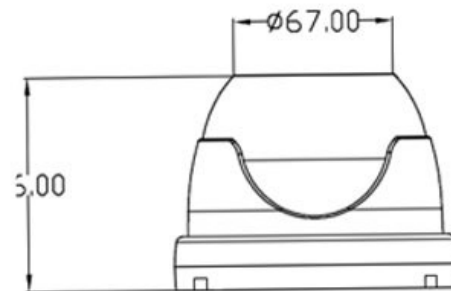

CP- VCG-D13L3

1.3MP HDCVI IR Dome Camera - 30 Mtr.

Main Features

- 1/2.9" 1.3MP HQIS Pro Image Sensor
- 25/30fps@1.3MP
- Day/Night(ICR), AWB, AGC, BLC
- 6mm Lens
- IR Range of 30 Mtr.

CP- VCG-D13L3

1.3MP HDCVI IR Dome Camera - 30 Mtr.

Specification

1/2.9" 1.3 MP HQIS Pro Image Sensor
Color (0.1Lux), White and Black (0Lux IR LED On)
PAL:1/50~1/100000s NTSC:1/30~1/10000S
Auto
6mm
Auto
Auto
>52dB (AGC OFF/BW OFF)
1.3MP@25 fps
1.0Vp-p75Ω
Supports
IR Range of 30 Mtr.
30
-10°C~+50°C
DC12V
0.4W(2.5W after IR LED Powered on)
120m x 120mm x 86mm
0.3 Kg..