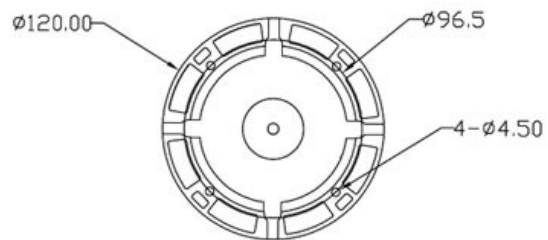

CP- VCG-D13L3

1.3MP HDCVI IR Dome Camera - 30 Mtr.

Main Features

- 1/2.9" 1.3MP HQIS Pro Image Sensor
- 25/30fps@1.3MP
- Day/Night(ICR), AWB, AGC, BLC
- 6mm Lens
- IR Range of 30 Mtr.

CP- VCG-D13L3

1.3MP HDCVI IR Dome Camera - 30 Mtr.

Feature

Image Sensor
Minimum Illumination
Shutter Speed
White Balance
Lens
Gain Control(AGC)
Back Light Compensation
S/N Ratio
Video Streaming
Video Output
ICR
IR
No. of IR LEDs
Operating Temperature
Power Source
Power Consumption
Dimension
Weight

Specification

1/2.9" 1.3 MP HQIS Pro Image Sensor
Color (0.1Lux), White and Black (0Lux IR LED On)
PAL:1/50~1/100000s NTSC:1/30~1/10000S
Auto
6mm
Auto
Auto
>52dB (AGC OFF/BW OFF)
1.3MP@25 fps
1.0Vp-p75Ω
Supports
IR Range of 30 Mtr.
30
-10°C~+50°C
DC12V
0.4W(2.5W after IR LED Powered on)
120m x 120mm x 86mm
0.3 Kg..